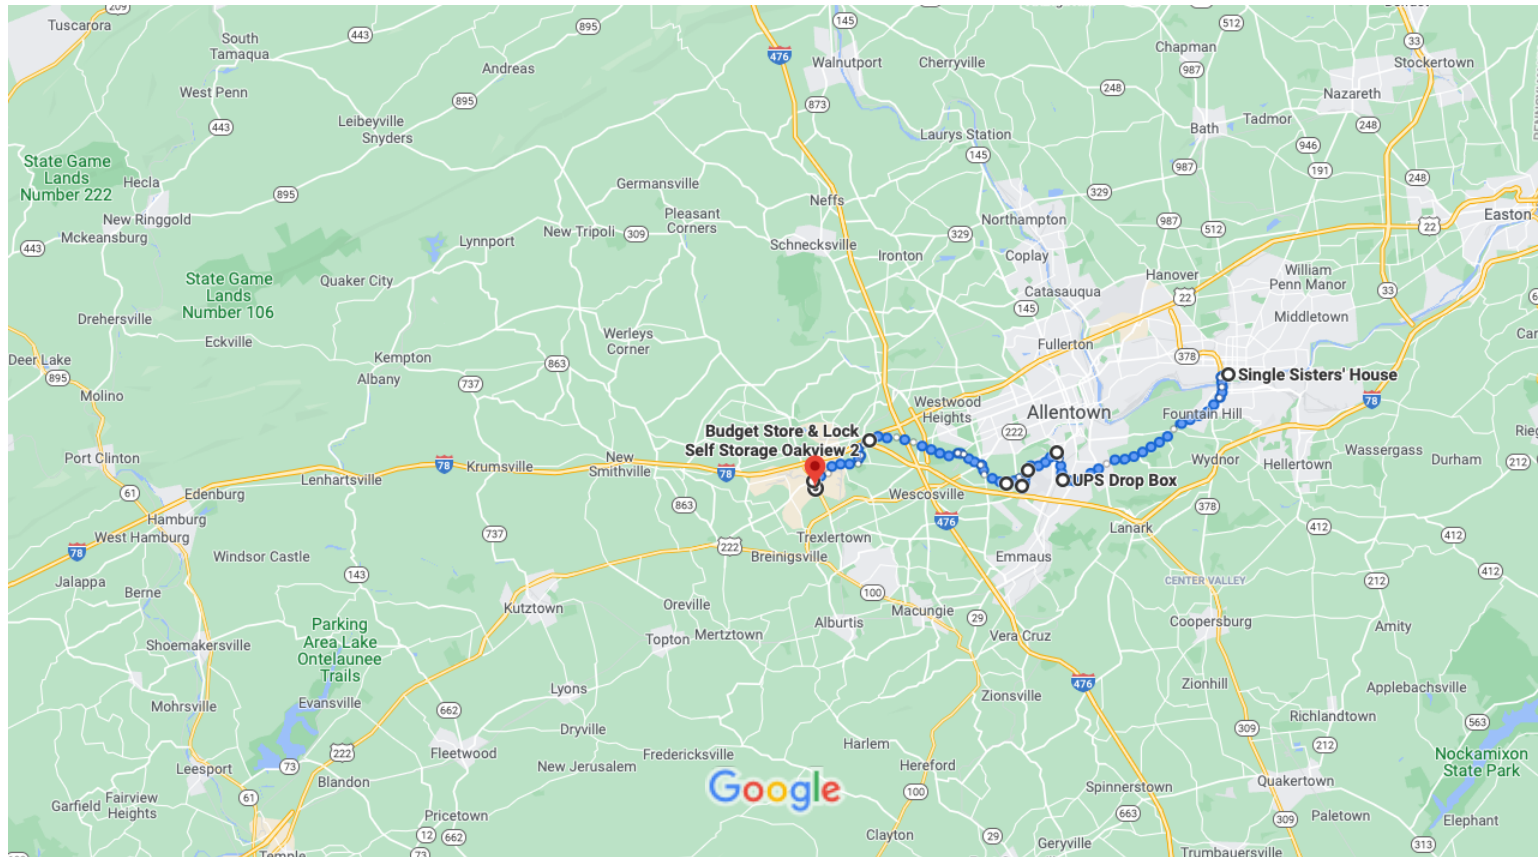

# Single Sisters' House to Fairfield Inn & Suites by Marriott Allentown West

Walk 18.0 miles, 6 hr 5 min

Map data ©2021 2 mi

Use caution—walking directions may not always reflect real-world conditions

## Single Sisters' House

50 W Church St, Bethlehem, PA 18018

- 1. Head west on W Church St toward Heckewelder Pl  
\_\_\_\_\_ 459 ft
- 2. Slight left onto Main St  
\_\_\_\_\_ 0.1 mi
- 3. Continue onto Spring St  
\_\_\_\_\_ 233 ft
- 4. Turn left onto Conestoga St  
\_\_\_\_\_ 43 ft
- 5. Turn right  
 Take the stairs  
\_\_\_\_\_ 131 ft

6. Slight left  
0.3 mi
7. Turn right onto 2nd St Ramp  
102 ft
8. Sharp left onto Wyandotte St  
0.3 mi
9. Slight right onto Broadway  
1.7 mi
10. Slight left onto E Emmaus Ave  
2.4 mi
11. Continue onto W Emaus Ave  
[Pass by Wendy's \(on the right in 0.3 mi\)](#)  
1.1 mi
12. Turn right onto S 10th St  
0.1 mi
13. S 10th St turns left and becomes Devonshire Rd  
0.3 mi
14. Turn right onto S 12th St  
269 ft
15. Turn left  
59 ft
16. Turn left  
[Destination will be on the left](#)  
89 ft

## UPS Drop Box

Allentown, PA 18103

17. Head north toward S 12th St  
89 ft
18. Turn right toward S 12th St  
59 ft
19. Turn left onto S 12th St  
0.6 mi
20. Turn left to stay on S 12th St  
0.1 mi

-  21. Slight right onto S Jefferson St  