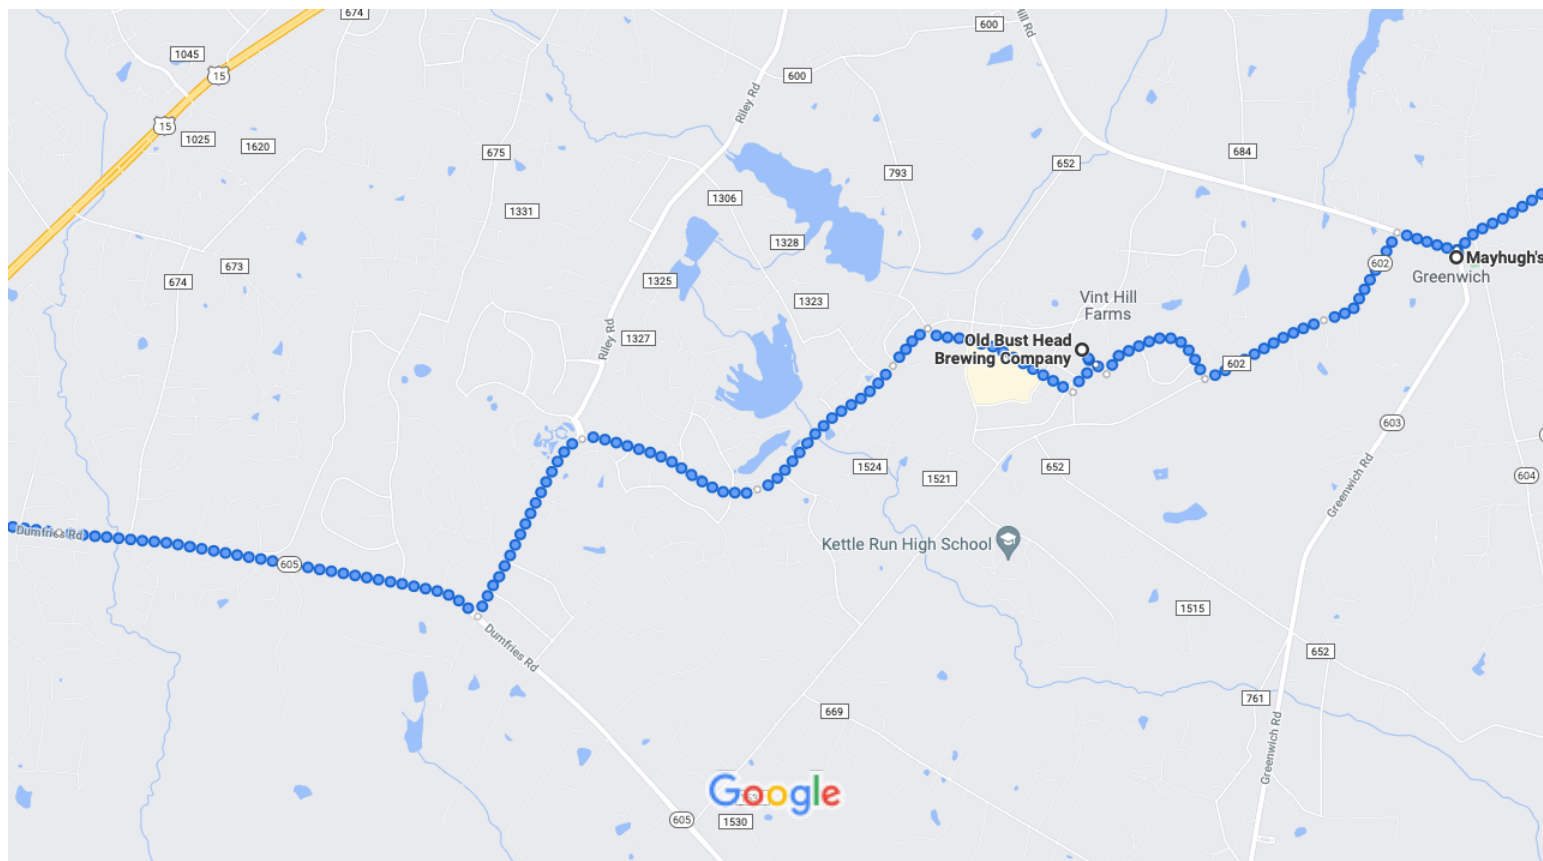

SpringHill Suites by Marriott Gainesville Haymarket to Holiday Inn Express & Suites Warrenton, an IHG Hotel

Walk 14.5 miles, 4 hr 49 min

Map data ©2021 2000 ft

⚠ Use caution—walking directions may not always reflect real-world conditions

SpringHill Suites by Marriott Gainesville Haymarket

7921 Gateway Promenade Pl, Gainesville, VA 20155

- ↑ 1. Head south on Gateway Promenade Pl toward King Hill Way
_____ 0.3 mi
- ↶ 2. Turn left onto Linton Hall Rd
_____ 0.2 mi
- ↷ 3. Turn right onto Glenkirk Rd
_____ 1.1 mi
- 📍 4. At the traffic circle, continue straight to stay on Glenkirk Rd
_____ 0.5 mi

-  5. Turn right to stay on Glenkirk Rd

 1.3 mi
-  6. Turn right onto VA-215 W

 0.7 mi
-  7. Turn left onto State Rte 603
 Destination will be on the right

 167 ft

1 hr 23 min (4.2 mi)

Mayhugh's Grocery

9580 Greenwich Rd, Nokesville, VA 20181

 0.5 mi
-  13. Turn right onto Watson Dr
 Destination will be on the right

 0.1 mi

38 min (1.9 mi)

Old Bust Head Brewing Company

7134 Farm Station Rd, Vint Hill Farms, VA 20187

-  14. Head southeast toward Farm Station Rd/Watson Dr