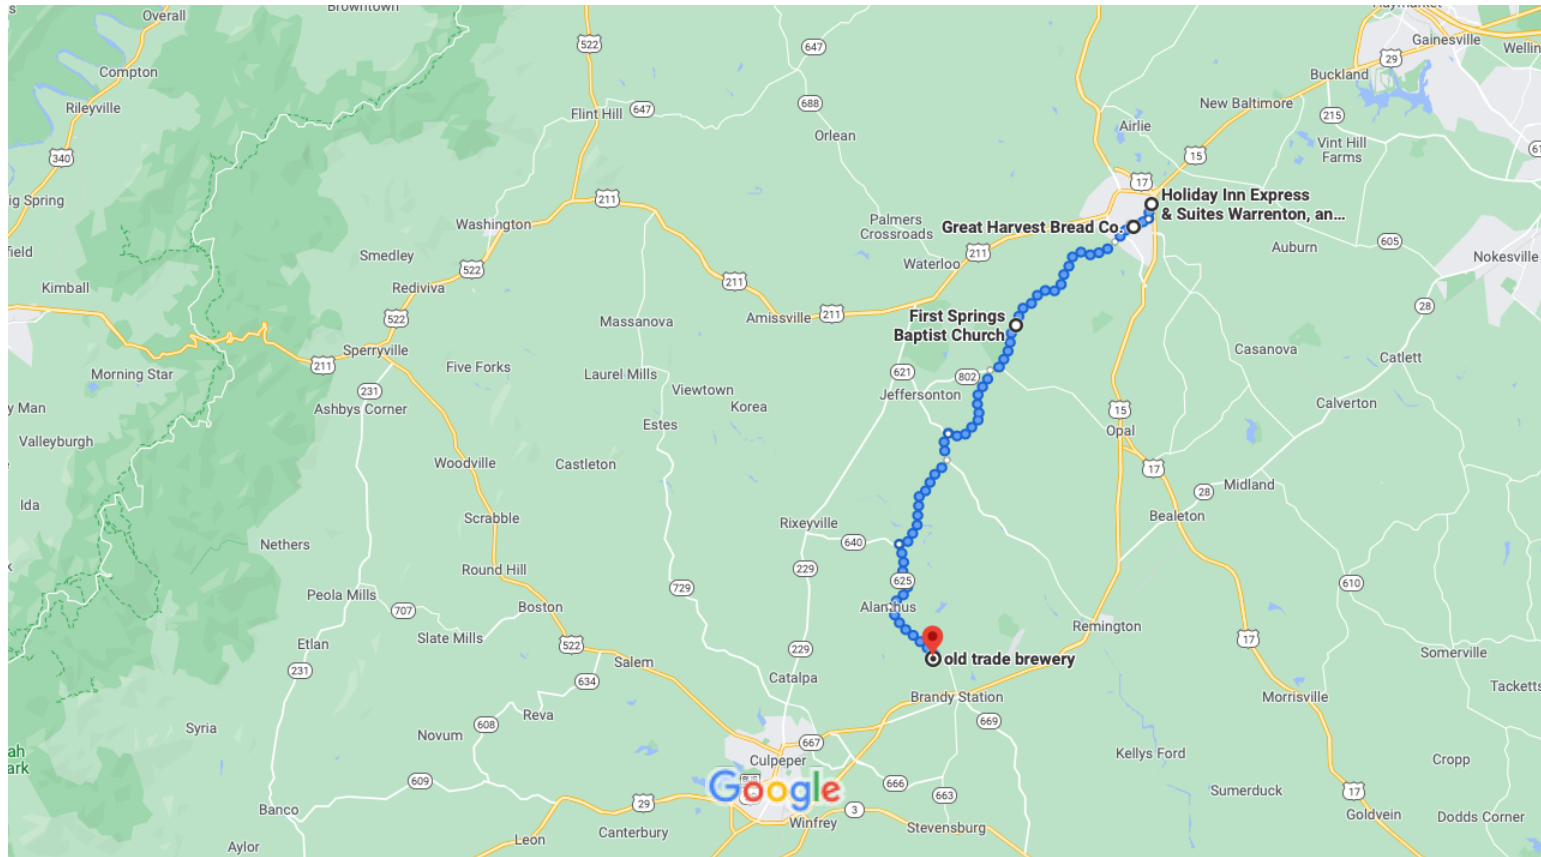

Holiday Inn Express & Suites Warrenton, an IHG Hotel to old trade brewery

Walk 20.0 miles, 6 hr 38 min

Map data ©2021 Google 2 mi

⚠ Use caution—walking directions may not always reflect real-world conditions

- 
6. Turn right onto Main St
 Destination will be on the left

 282 ft

23 min (1.1 mi)

Great Harvest Bread Co.

108 Main St, Warrenton, VA 20186

- 
7. Head northwest on Main St toward S 4th St

 0.2 mi
- 
8. Turn left onto Culpeper St

 0.9 mi
- 
17. Continue onto State Rte 625

 3.3 mi

-  18. Turn left to stay on State Rte 625
2.3 mi
-  19. Turn left onto VA-663
2.0 mi
-  20. Turn right
 Destination will be on the right
0.2 mi

4 hr 25 min (13.3 mi)

old trade brewery

13270 Alanthus Rd, Brandy Station, VA 22714

These directions are for planning purposes only. You may find that construction projects, traffic, weather, or other events may cause conditions to differ from the map results, and you should plan your route accordingly. You must obey all signs or notices regarding your route.