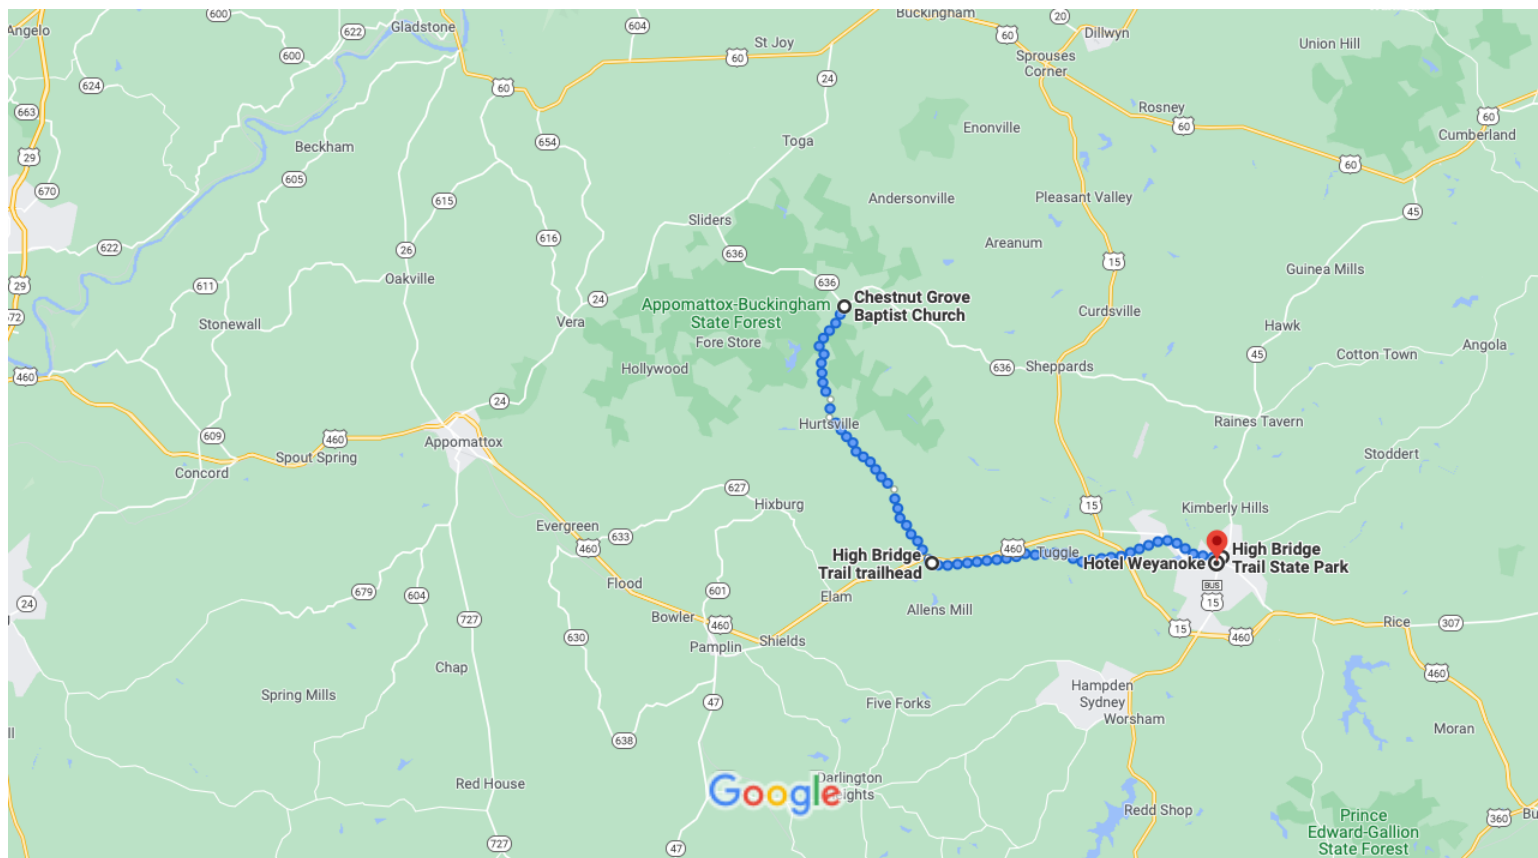

Chestnut Grove Baptist Church to Hotel Weyanoke

Walk 20.1 miles, 6 hr 50 min

Map data ©2021 2 mi

Use caution—walking directions may not always reflect real-world conditions

Chestnut Grove Baptist Church

2490 Chestnut Grove Church Rd, Appomattox, VA 24522

 6. Slight left Destination will be on the right

325 ft

3 hr 23 min (10.0 mi)

High Bridge Trail trailhead

373 Catalpa Ln, Prospect, VA 23960

 7. Head northwest toward Prospect Rd

325 ft

 8. Slight right onto Prospect Rd

246 ft

 9. Sharp right onto High Bridge Trail

9.7 mi

 10. Slight left onto N Main St Destination will be on the right

62 ft

3 hr 20 min (9.8 mi)

High Bridge Trail State Park

N Main St, Farmville, VA 23901

 11. Head southwest on N Main St toward Depot St

0.3 mi

 12. Turn right onto High St Destination will be on the right

440 ft

7 min (0.3 mi)

Hotel Weyanoke

202 High St, Farmville, VA 23901

These directions are for planning purposes only. You may find that construction projects, traffic, weather, or other events may cause conditions to differ from the map results, and you should plan your route accordingly. You must obey all signs or notices regarding your route.