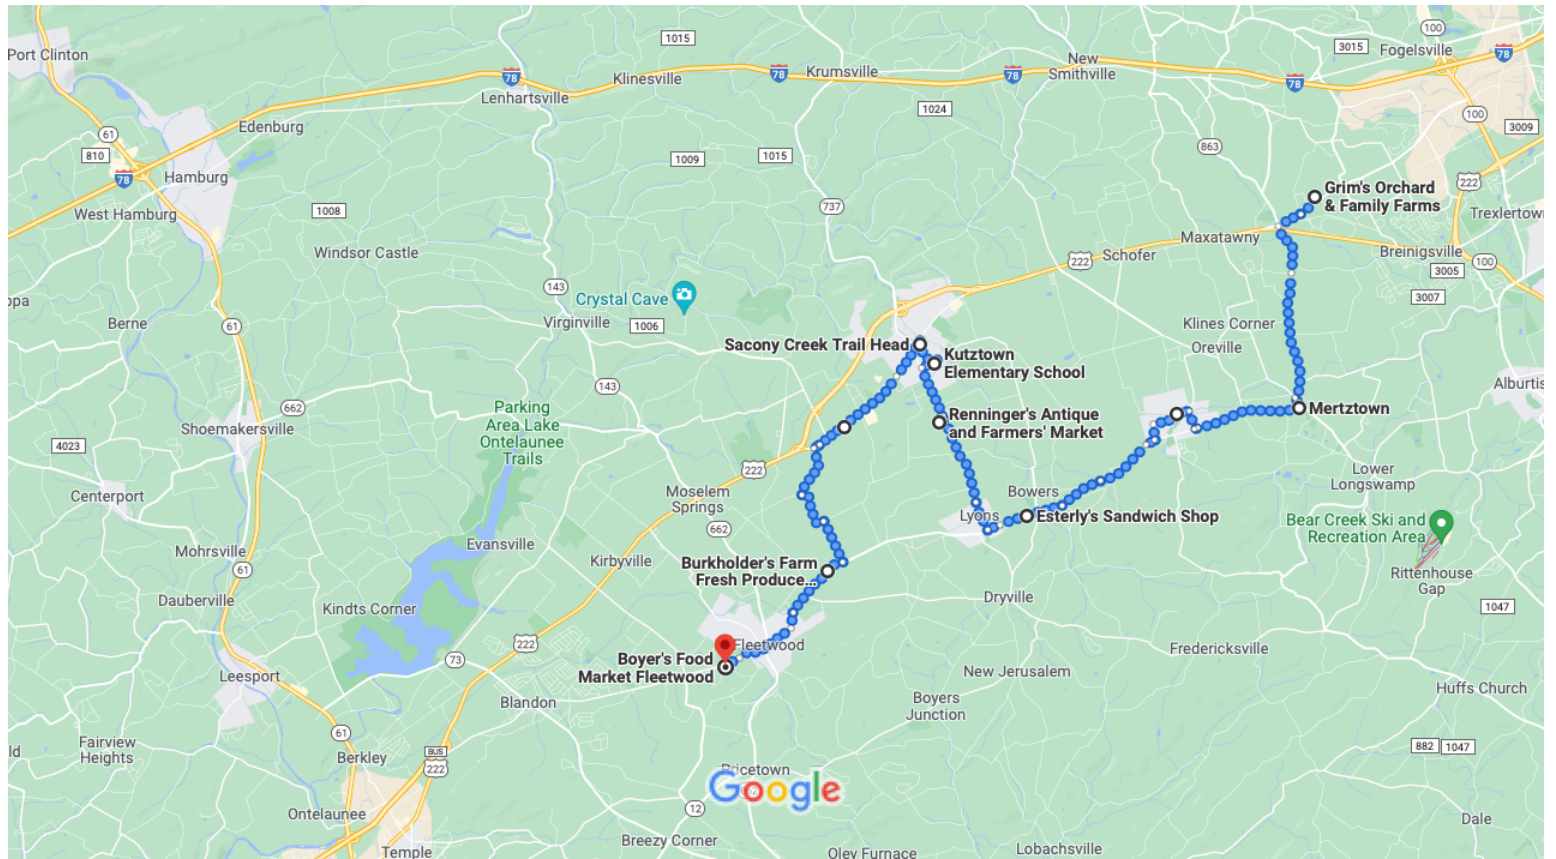

Grim's Orchard & Family Farms to Boyer's Food Market Fleetwood

Walk 19.9 miles, 6 hr 32 min

Map data ©2021 2 mi

Use caution—walking directions may not always reflect real-world conditions

Grim's Orchard & Family Farms

9875 Schantz Rd, Breinigsville, PA 18031

- 1. Head southwest on Schantz Rd
0.3 mi
- 2. Slight right to stay on Schantz Rd
0.4 mi
- 3. Turn left onto PA-863 N/Farmington Rd
 Continue to follow Farmington Rd
0.8 mi
- 4. Continue onto Valley Rd
1.9 mi
- 5. Turn left onto Chestnut St
0.1 mi

-  6. Turn right toward Store St

 0.1 mi
-  7. Turn right onto Store St

 112 ft

1 hr 12 min (3.6 mi)

Mertztown

Pennsylvania 19539

-  8. Head west on Store St toward State St

 75 ft
-  9. Slight right onto State St

 0.2 mi
-  18. Continue onto State St

 0.9 mi

- ↑ 19. Continue onto Main St
0.7 mi
- ↑ 20. Continue onto Fleetwood Rd
0.5 mi

58 min (3.0 mi)

Esterly's Sandwich Shop

479 Fleetwood Rd, Mertztown, PA 19539

- ↑ 21. Head west on Fleetwood Rd toward E Penn Ave
0.4 mi
- ↑ 22. Continue onto E State Ave
0.2 mi
- ↗ 23. Turn right onto S Main St
0.5 mi
- ↑ 24. Continue onto Noble St
1.3 mi
- ↶ 25. Turn left
210 ft