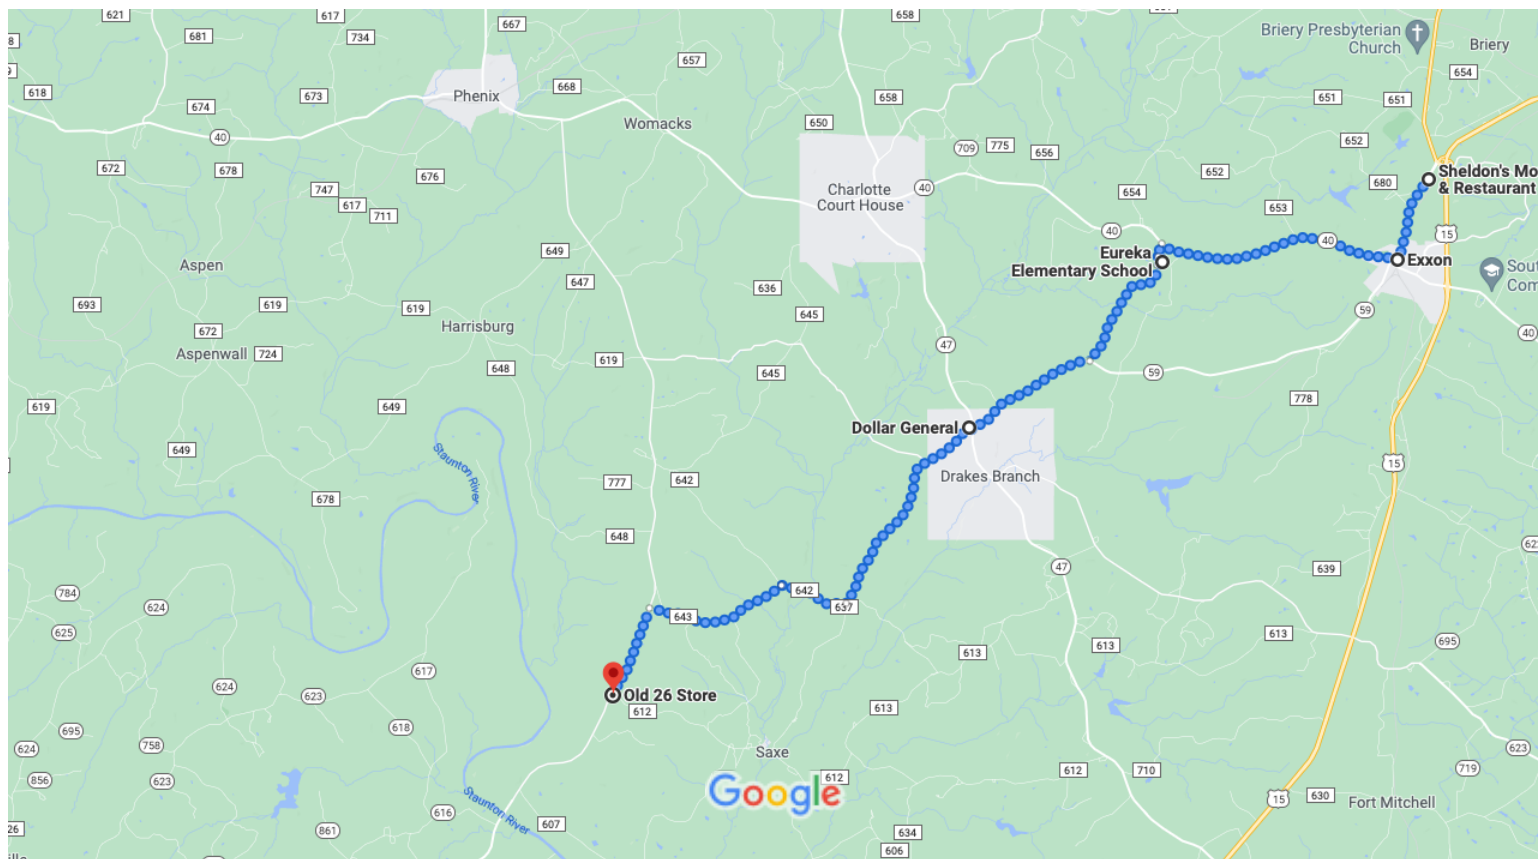

Sheldon's Motel & Restaurant to Old 26 Store

Walk 18.4 miles, 6 hr 4 min

Map data ©2021 2 mi

Use caution—walking directions may not always reflect real-world conditions

Sheldon's Motel & Restaurant

1450 Four Locust Hwy, Keysville, VA 23947

- ↑ 1. Head southwest on US-15 BUS N/US-360 BUS E toward Crouch Ln

1.4 mi

- ↗ 2. Turn right onto Church St
- Destination will be on the right

115 ft

28 min (1.4 mi)

Exxon

309 Railroad Ave, Keysville, VA 23947

- 
 3. Head west on VA-40 E/Church St toward Merry Oaks Dr
 Continue to follow VA-40 E

 3.9 mi
- 
 4. Turn left onto Eureka School Rd

 0.2 mi
- 
 5. Turn left onto Co Rd 9091
 Destination will be on the left

 0.1 mi

1 hr 21 min (4.2 mi)

Eureka Elementary School

315 Eureka School Rd, Keysville, VA 23947

- 
 6. Head south on Co Rd 9091 toward Eureka School Rd

 0.1 mi
- 
 7. Turn left onto Eureka School Rd

 2.0 mi
- 
 8. Turn right onto VA-59 S