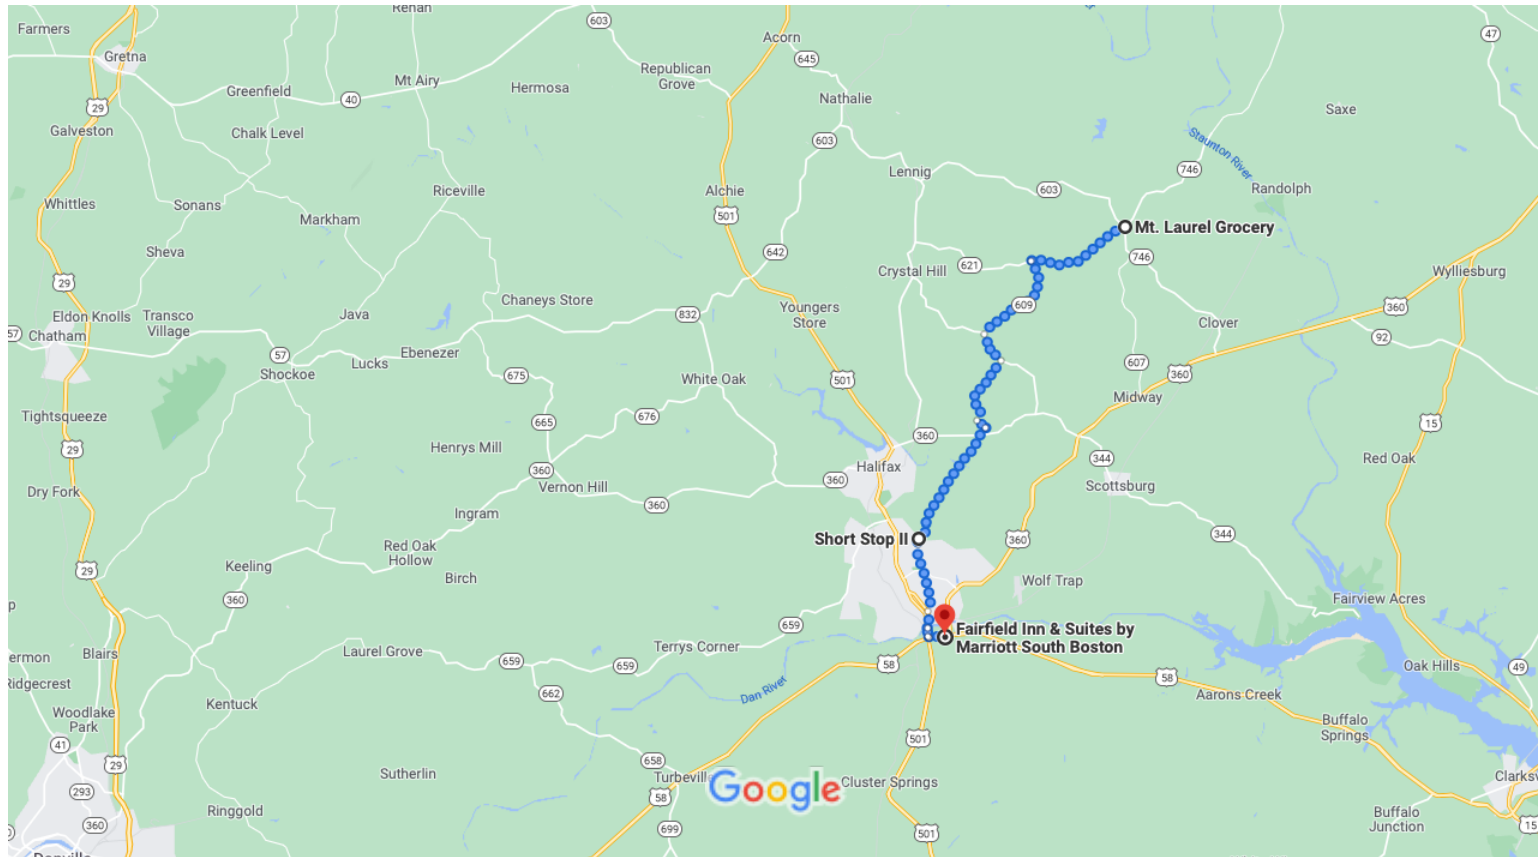

Mt. Laurel Grocery to Fairfield Inn & Suites by Marriott South Boston

Walk 18.3 miles, 5 hr 59 min

Map data ©2021 2 mi

 Use caution—walking directions may not always reflect real-world conditions

Mt. Laurel Grocery

- 
6. Turn left onto State Rte 613/State Rte 614

 0.4 mi
- 
7. Turn right onto State Rte 614
 Destination will be on the right

 4.2 mi

4 hr 44 min (14.5 mi)

Short Stop II

3014 Love Shop Rd, South Boston, VA 24592

- 
8. Head southwest on State Rte 614 toward Dan River Church Rd

 92 ft
- 
9. Turn right onto Dan River Church Rd

 253 ft
- 
10. Turn left onto Old Halifax Rd

 0.2 mi
- 
11. Continue onto N Main St

 2.2 mi
- 
12. Turn left onto Broad St

 0.5 mi
- 
13. Continue onto Main St

 0.3 mi
- 
14. Turn left toward US-360 W/US-58 W

 423 ft
- 
15. Turn left onto US-360 W/US-58 W

 0.5 mi
- 
16. Turn right

 144 ft

1 hr 15 min (3.9 mi)

Fairfield Inn & Suites by Marriott South Boston