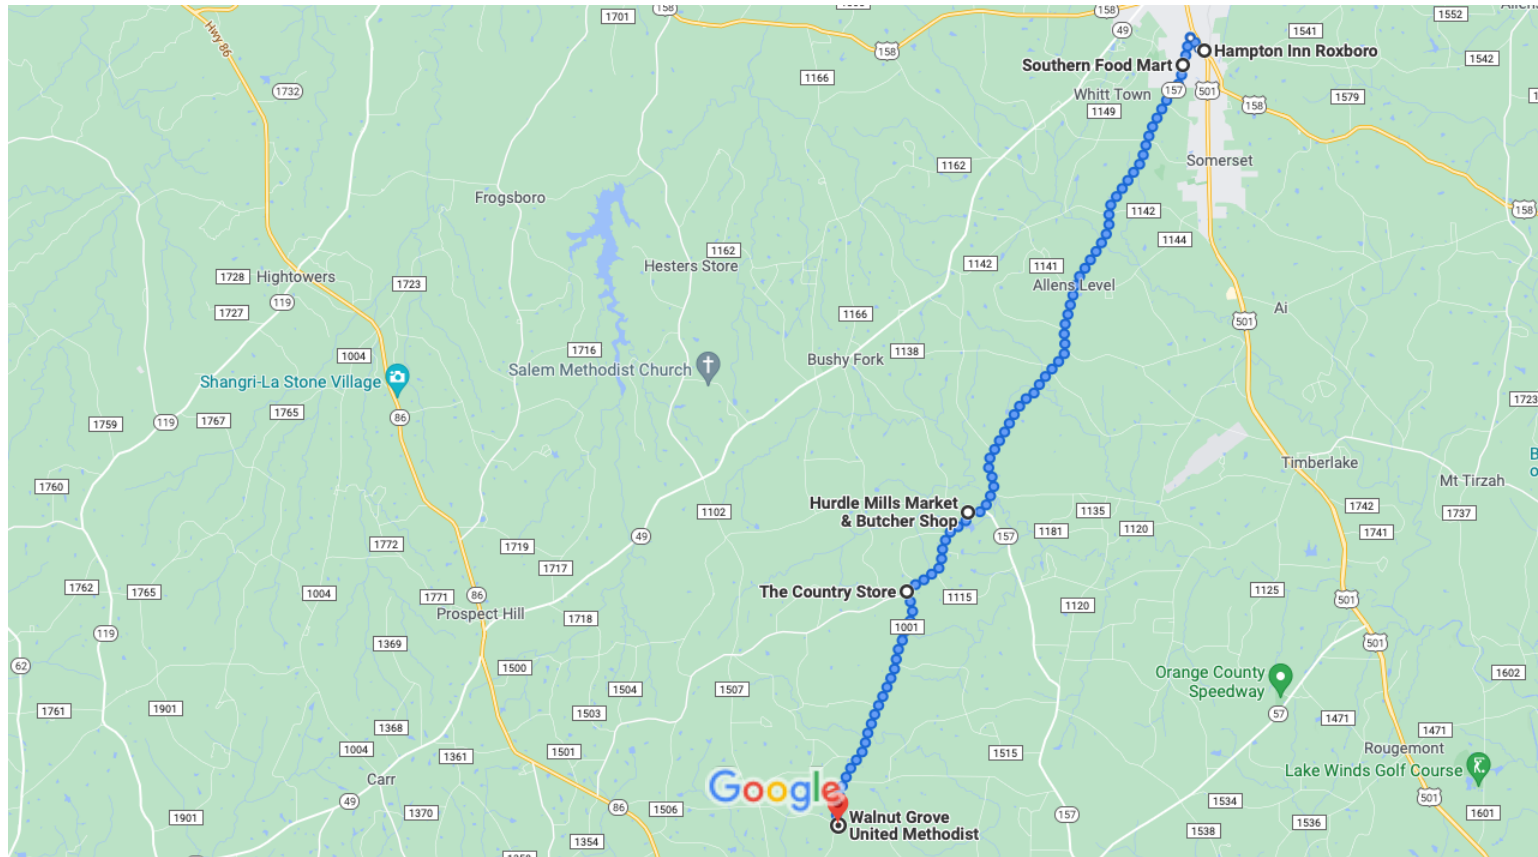

Hampton Inn Roxboro to Walnut Grove United Methodist Walk 15.0 miles, 4 hr 52 min Methodist

Map data ©2021 2 mi

Use caution—walking directions may not always reflect real-world conditions

Hampton Inn Roxboro

920 Durham Rd, Roxboro, NC 27573

- 1. Head northwest on Durham Rd toward Kirby St
_____ 0.1 mi
- 2. Turn left onto Kirby St
_____ 390 ft
- 3. Continue onto South St
_____ 0.2 mi
- 4. Turn left onto Hurdle Mills Rd/S Main St
 - Continue to follow Hurdle Mills Rd
 - Destination will be on the right
 _____ 0.5 mi

18 min (0.9 mi)

Southern Food Mart

1274 Hurdle Mills Rd, Roxboro, NC 27573

- 
 5. Head south on Hurdle Mills Rd toward Southern Middle School Rd

 8.3 mi
- 
 6. Slight right onto Union Grove Church Rd

 151 ft
- 
 7. Turn left
 Destination will be on the right

 151 ft
- 
 10. Turn right onto Hurdle Mills Rd

 1.7 mi

35 min (1.8 mi)

The Country Store

11250 Hurdle Mills Rd, Hurdle Mills, NC 27541

- 
 11. Head south on Walnut Grove Church Rd toward Eula Penny Rd

 4.0 mi
- 
 12. Turn left onto Hawkins Rd