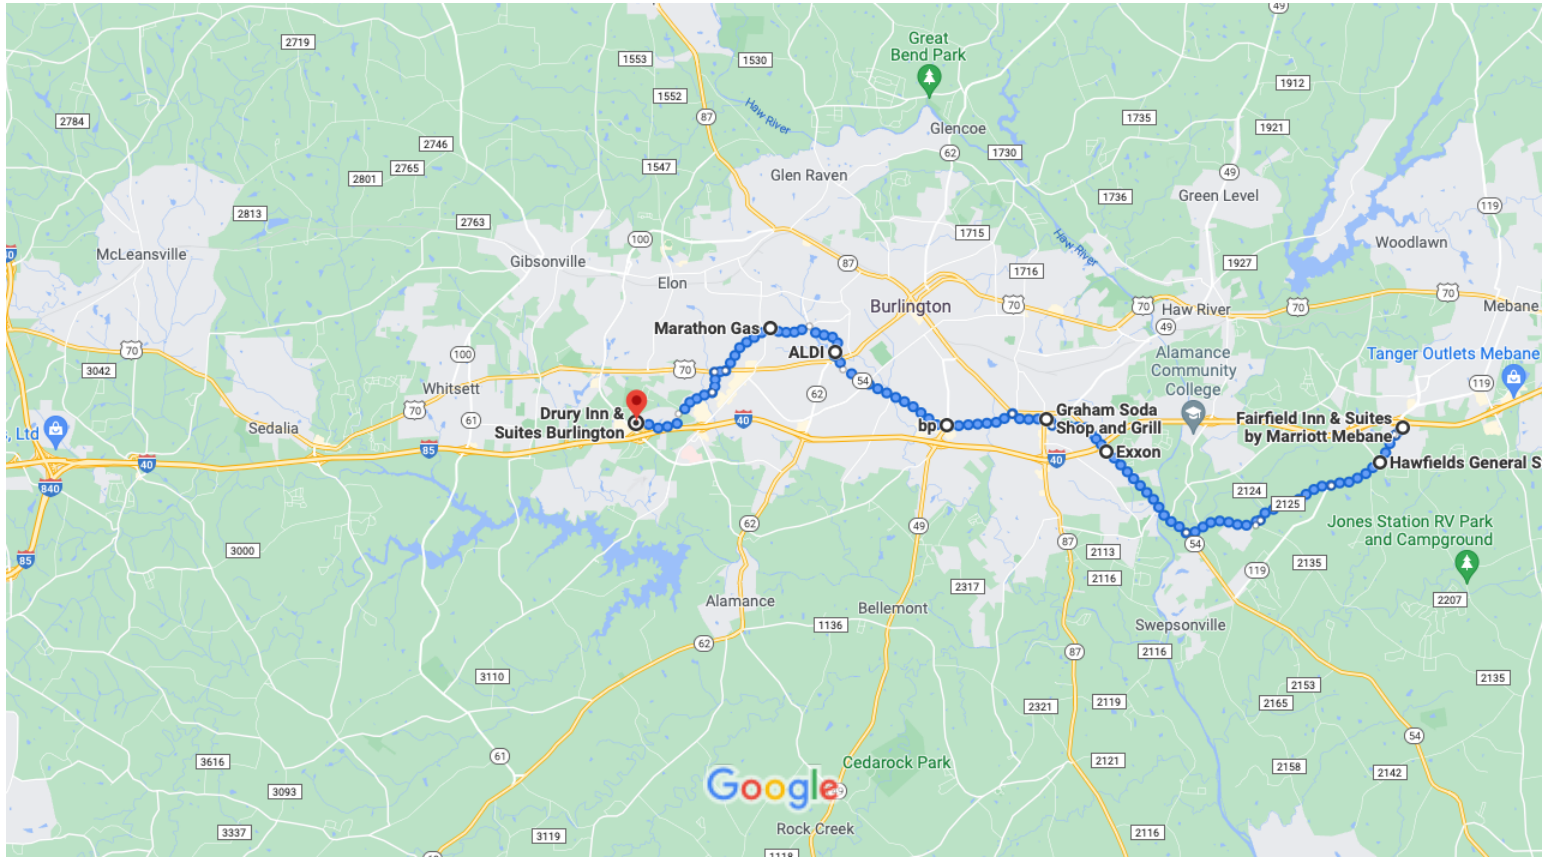

Fairfield Inn & Suites by Marriott Mebane to Drury Inn & Suites Burlington

Walk 16.1 miles, 5 hr 20 min

Map data ©2021 Google 2 mi

Use caution—walking directions may not always reflect real-world conditions

Fairfield Inn & Suites by Marriott Mebane

111 Spring Forest Dr, Mebane, NC 27302

- 1. Head southeast toward Spring Forest Dr
_____ 354 ft
- 2. Turn right onto Spring Forest Dr
_____ 0.2 mi
- 3. Turn right onto Deer Field Trce
_____ 233 ft
- 4. Turn left onto NC-119 N/S North Carolina Hwy 119
_____ 0.5 mi

16 min (0.8 mi)

Hawfields General Store

2048 NC-119, Mebane, NC 27302

- ↑ 5. Head southwest on NC-119 N toward Old Hillsborough Rd

 0.9 mi
- ↗ 6. Slight right onto Kimrey Rd

 1.3 mi
- ↘ 7. Turn right

 0.1 mi
- ↘ 8. Turn right onto N Jim Minor Rd

 1.2 mi
- ↘ 9. Turn right onto NC-54 E

 1.8 mi
- ↶ 10. Turn left

 118 ft
- ↘ 11. Turn right
i Destination will be on the right

 39 ft

1 hr 44 min (5.4 mi)

Exxon

801 E Harden St, Graham, NC 27253

- ↑ 12. Head northwest