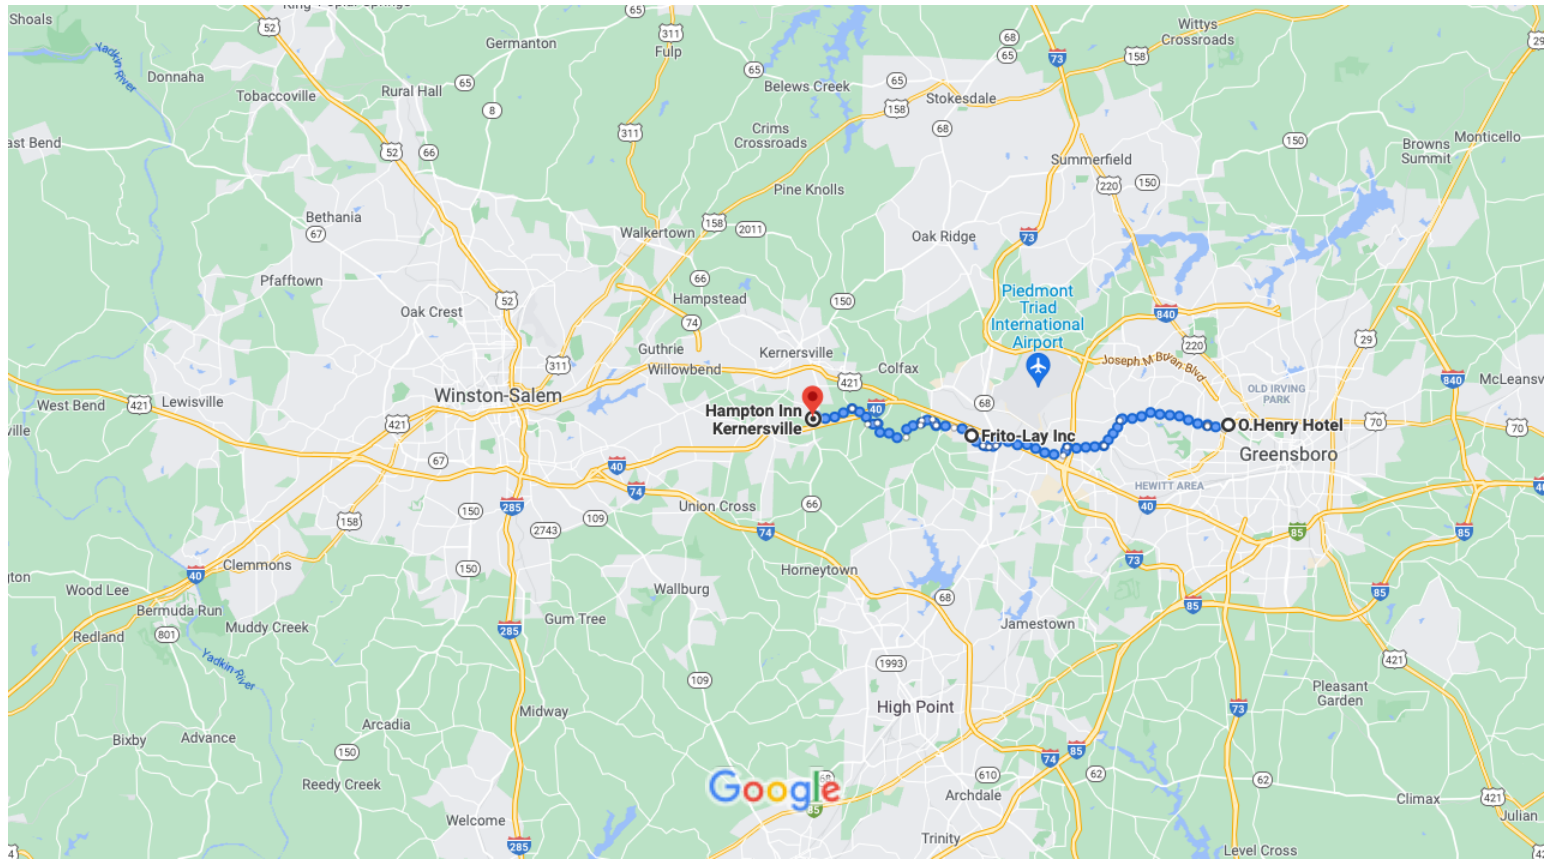

O.Henry Hotel to Hampton Inn Kernersville

Walk 16.7 miles, 5 hr 32 min

Map data ©2021 2 mi

⚠ Use caution—walking directions may not always reflect real-world conditions

O.Henry Hotel

624 Green Valley Rd, Greensboro, NC 27408

1. Walk for 10 ft

_____ 10 ft

↑ 2. Head northeast

_____ 23 ft

↶ 3. Turn left toward Green Valley Rd

_____ 157 ft

↶ 4. Turn left toward Green Valley Rd

_____ 135 ft

3 hr 21 min (10.0 mi)

Frito-Lay Inc

8011 Piedmont Triad Pkwy, Greensboro, NC 27409

-  25. Head north toward Piedmont Triad Pkwy
_____ 236 ft
-  26. Turn right onto Piedmont Triad Pkwy
_____ 0.2 mi
-  27. Turn left onto National Service Rd
_____ 0.5 mi
-  28. Turn right onto Tyner Rd
_____ 0.6 mi
-  29. Turn right onto Sandy Ridge Rd
_____ 0.2 mi
-  30. Turn left onto Endicott Rd
_____ 0.4 mi
-  31. Turn left onto Lakedale Rd
_____ 0.1 mi
-  32. Turn right onto Adkins Rd
_____ 0.8 mi
-  33. Turn right onto Boylston Rd
_____ 1.2 mi
-  34. Turn left onto S Bunker Hill Rd
_____ 0.3 mi
-  35. Turn right onto Macy Grove Rd
_____ 0.8 mi
-  36. Turn left onto Kernersville Medical
Blvd/Kernersville Medical Pkwy
_____ 1.2 mi
-  37. Continue onto Stafford Centre Dr
_____ 141 ft
-  38. Turn left toward Abbotts Trace Dr
_____ 62 ft
-  39. Turn right toward Abbotts Trace Dr
_____ 138 ft
-  40. Turn left toward Abbotts Trace Dr
_____ 125 ft

-  41. Turn right toward Abbotts Trace Dr

72 ft

-  42. Turn left onto Abbotts Trace Dr
 Destination will be on the right

446 ft

2 hr 12 min (6.6 mi)

Hampton Inn Kernersville

150 Clayton Forest Drive, Kernersville, NC 27284