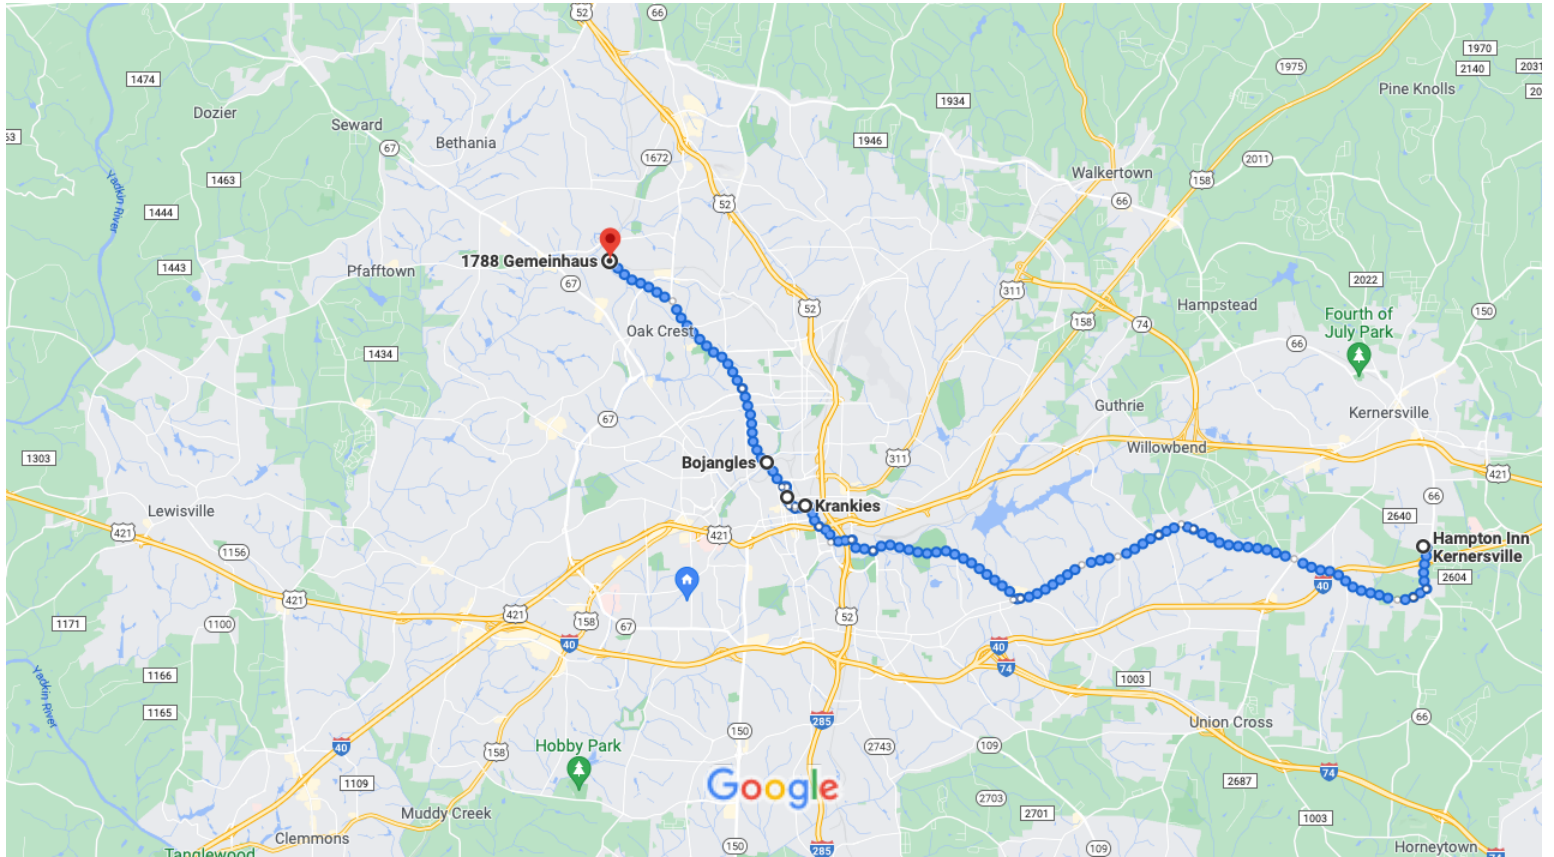

# Hampton Inn Kernersville to 1788 Gemeinhaus

Walk 17.7 miles, 5 hr 52 min

Map data ©2021 2 mi

Use caution—walking directions may not always reflect real-world conditions

## Hampton Inn Kernersville

150 Clayton Forest Drive, Kernersville, NC 27284

- 1. Head south on Abbots Trace Dr toward Clayton Forest Rd  
135 ft
- 2. Turn left onto Clayton Forest Rd  
305 ft
- 3. Turn right onto NC-66 S/North Carolina Hwy 66 S  
0.7 mi
- 4. Turn right onto Old Salem Rd/Salem Rd  
0.2 mi
- 5. Slight right to stay on Old Salem Rd/Salem Rd  
125 ft

6. At the traffic circle, continue straight to stay on Old Salem Rd/Salem Rd  
0.3 mi
7. Slight right to stay on Old Salem Rd/Salem Rd  
[Continue to follow Old Salem Rd](#)  
1.8 mi
8. Continue onto Sedge Garden Rd  
1.7 mi
9. Slight left to stay on Sedge Garden Rd  
0.2 mi
10. Turn left onto Kernersville Rd  
0.4 mi
11. Slight right to stay on Kernersville Rd  
0.7 mi
12. Slight right to stay on Kernersville Rd  
0.6 mi
13. Slight right to stay on Kernersville Rd  
1.1 mi
14. Continue onto Waughtown St  
[Pass by Wendy's \(on the right in 85 ft\)](#)  
0.1 mi
15. Turn right onto Reynolds Park Rd  
2.6 mi
16. Turn right onto S Martin Luther King Jr Dr  
0.4 mi
17. Turn left onto Rams Dr/Stadium Dr  
[Continue to follow Rams Dr](#)  
0.3 mi
18. Turn right onto S Research Pkwy  
0.4 mi
19. Turn left  
0.4 mi
20. Turn left onto E 3rd St  
[Destination will be on the right](#)  
0.1 mi

-  32. Turn right onto University Pkwy  

---

 1.8 mi
-  33. Turn left onto Bethabara Rd  
 Destination will be on the left  

---

 1.2 mi

---

1 hr 28 min (4.4 mi)