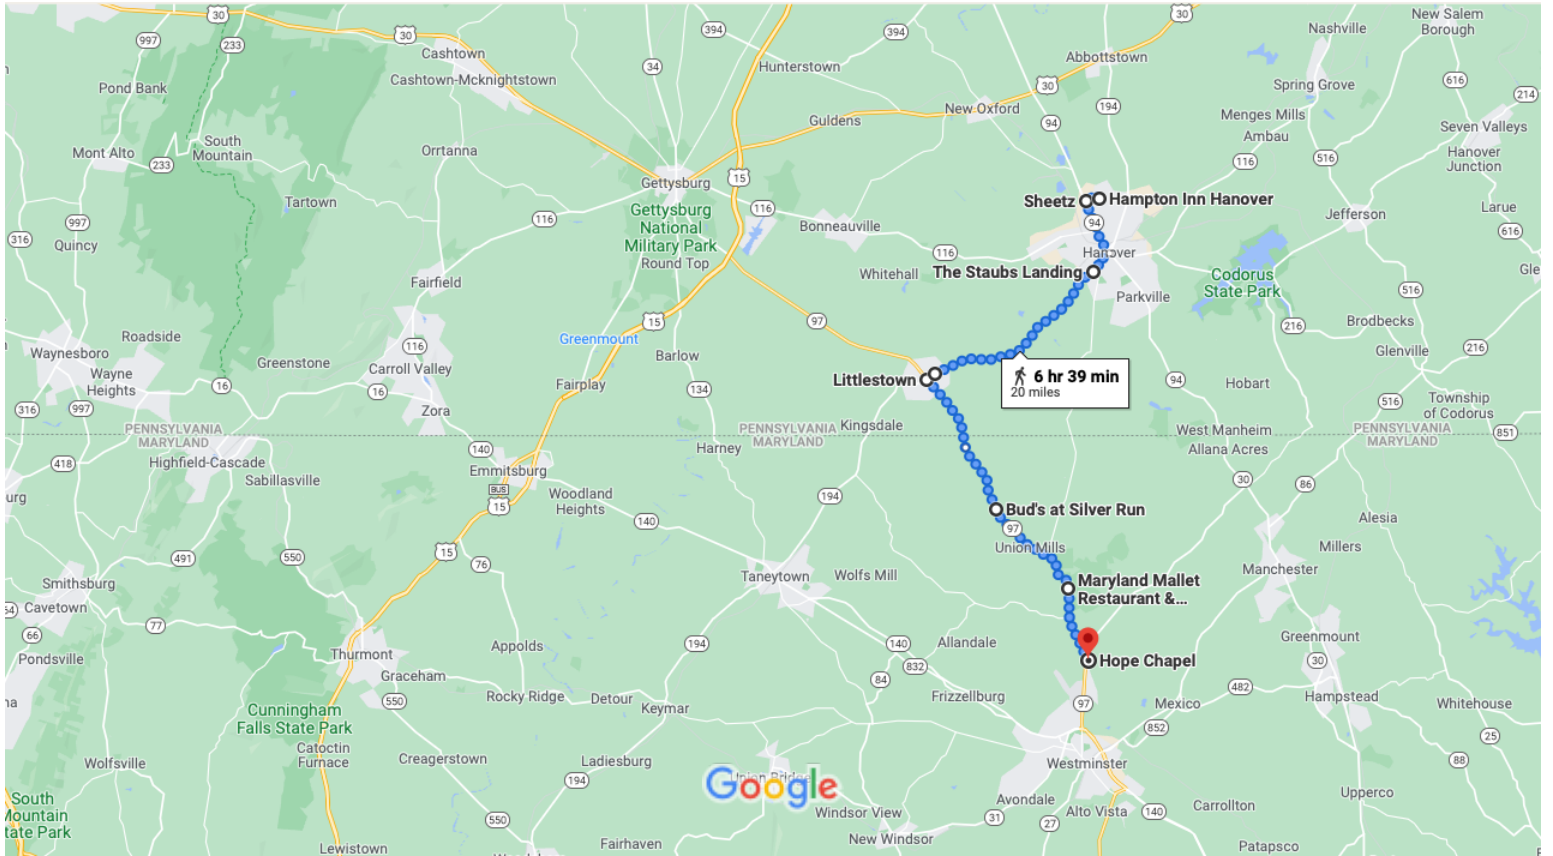

Hampton Inn Hanover to The Hope Chapel

Walk 20.0 miles, 6 hr 39 min

Map data ©2021 2 mi

⚠ Use caution—walking directions may not always reflect real-world conditions

Hampton Inn Hanover

309 Wilson Ave, Hanover, PA 17331

- 
5. Head southwest on Eisenhower Dr toward PA-94 N

 230 ft
- 
6. Turn left onto PA-94 N/Carlisle St
 [Pass by ERA Preferred Properties Real Estate, Inc.: Ruthann Mavros \(on the right in 1.1 mi\)](#)

 6.1 mi

1 hr 59 min (6.1 mi)

Trattoria Pizza

220 E King St, Littlestown, PA 17340

- 
9. Head southwest on E King St toward Park Ave

 0.3 mi
- 
10. Turn left onto S Queen St

 82 ft

7 min (0.3 mi)

Littlestown

Pennsylvania 17340

- 
11. Head southeast on PA-97 N/S Queen St toward Charles St
 Continue to follow PA-97 N
 Entering Maryland

 2.4 mi
- 
12. Slight left onto MD-97 N

 2.1 mi
- 
13. Turn left