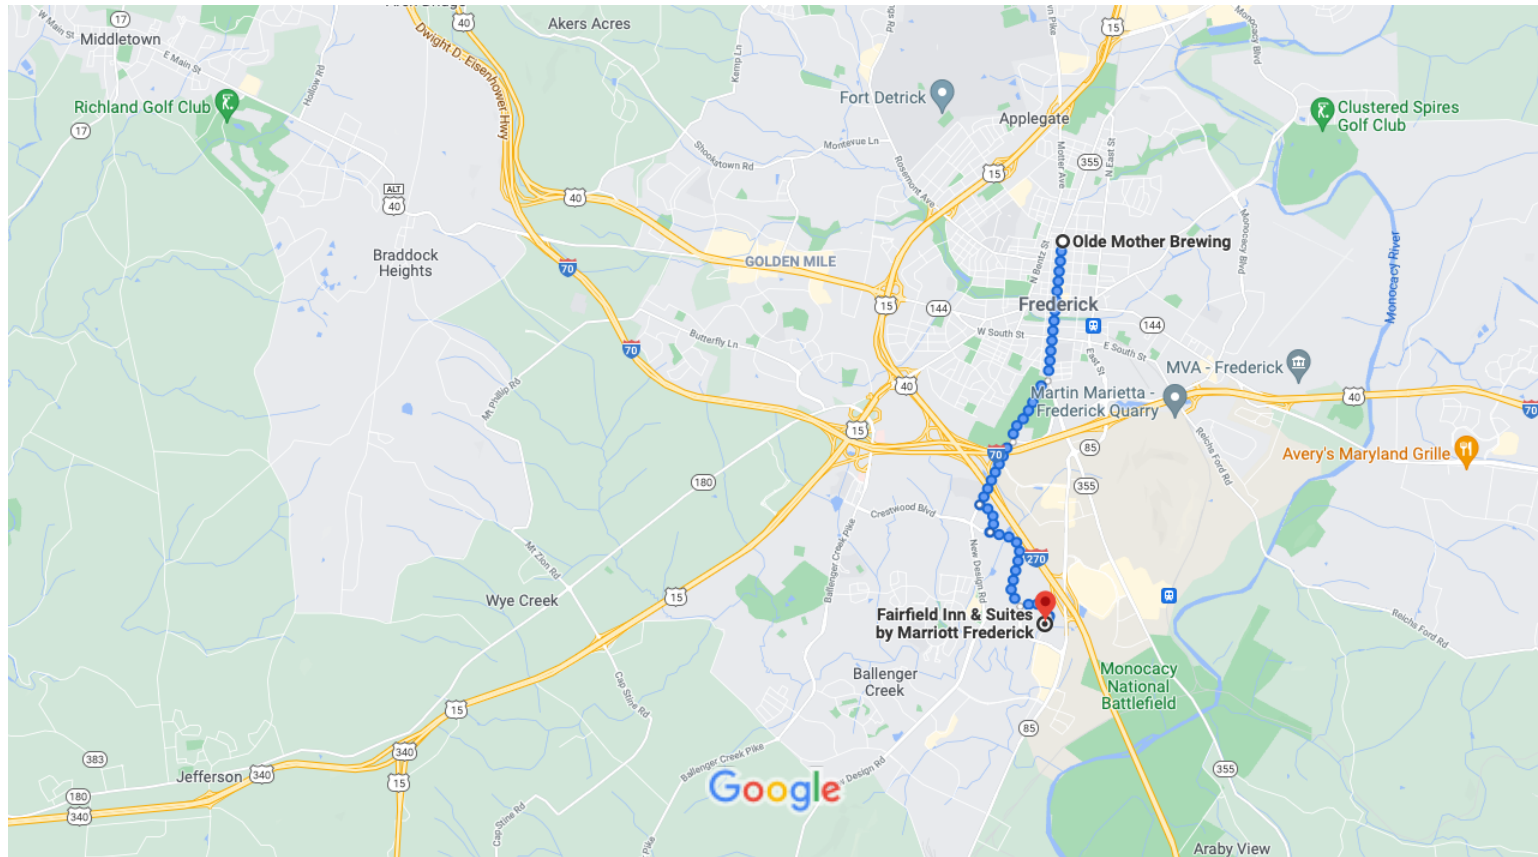

Olde Mother Brewing to Fairfield Inn & Suites by Marriott Frederick

Walk 3.6 miles, 1 hr 11 min

Map data ©2021 1 mi

Use caution—walking directions may not always reflect real-world conditions

Olde Mother Brewing

526 N Market St, Frederick, MD 21701

- 1. Head south on N Market St toward W 5th St
_____ 1.1 mi
- 2. Turn right onto Stadium Dr
_____ 0.6 mi
- 3. Turn right onto New Design Rd
_____ 0.6 mi
- 4. Turn left onto Foxcroft Dr
_____ 0.3 mi
- 5. Turn left onto Crestwood Blvd
_____ 0.8 mi

-  6. Turn left onto Westview Dr
0.3 mi
-  7. Turn right
89 ft
-  8. Turn left
295 ft
-  9. Turn right
 Destination will be on the right
128 ft

Fairfield Inn & Suites by Marriott Frederick

5220 Westview Dr, Frederick, MD 21703

These directions are for planning purposes only. You may find that construction projects, traffic, weather, or other events may cause conditions to differ from the map results, and you should plan your route accordingly. You must obey all signs or notices regarding your route.