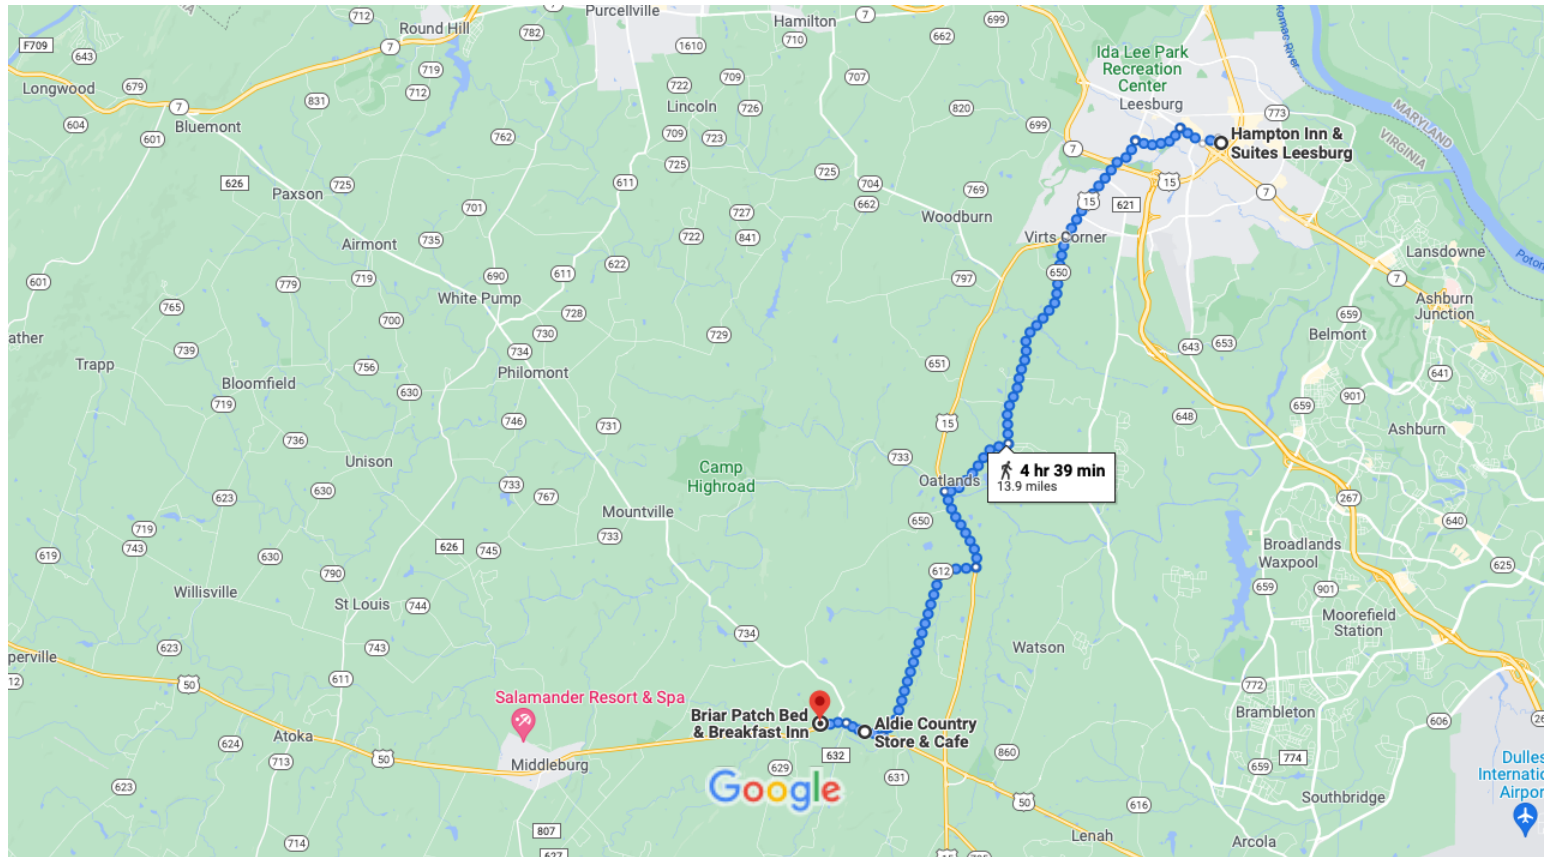

Hampton Inn & Suites Leesburg to Briar Patch Bed & Breakfast Inn

Walk 13.9 miles, 4 hr 39 min

Map data ©2021 2 mi

⚠ Use caution—walking directions may not always reflect real-world conditions

Hampton Inn & Suites Leesburg

117 Fort Evans Rd NE, Leesburg, VA 20176

- ↑ 1. Head southwest
_____ 174 ft
- ↘ 2. Turn right toward Fort Evans Rd
_____ 469 ft
- ↙ 3. Turn left onto Fort Evans Rd
_____ 0.3 mi
- ↘ 4. Slight right onto E Market St
_____ 0.4 mi
- ↙ 5. Turn left onto Catoctin Cir SE
_____ 0.8 mi

- 
6. Turn left onto S King St

1.8 mi
- 
7. Turn left onto Masons Ln

180 ft
- 
8. Turn right onto State Rte 650

3.4 mi
- 
9. Turn right to stay on State Rte 650

1.4 mi
- 
10. Turn left onto US-15 N

1.3 mi
- 
11. Turn right onto State Rte 612

3.3 mi
- 
12. Turn right onto US-50 W

0.3 mi
- 
13. Turn left
 [Destination will be on the right](#)

46 ft

4 hr 23 min (13.1 mi)

Aldie Country Store & Cafe

39285 John Mosby Hwy, Aldie, VA 20105

- 
14. Head north toward US-50 E